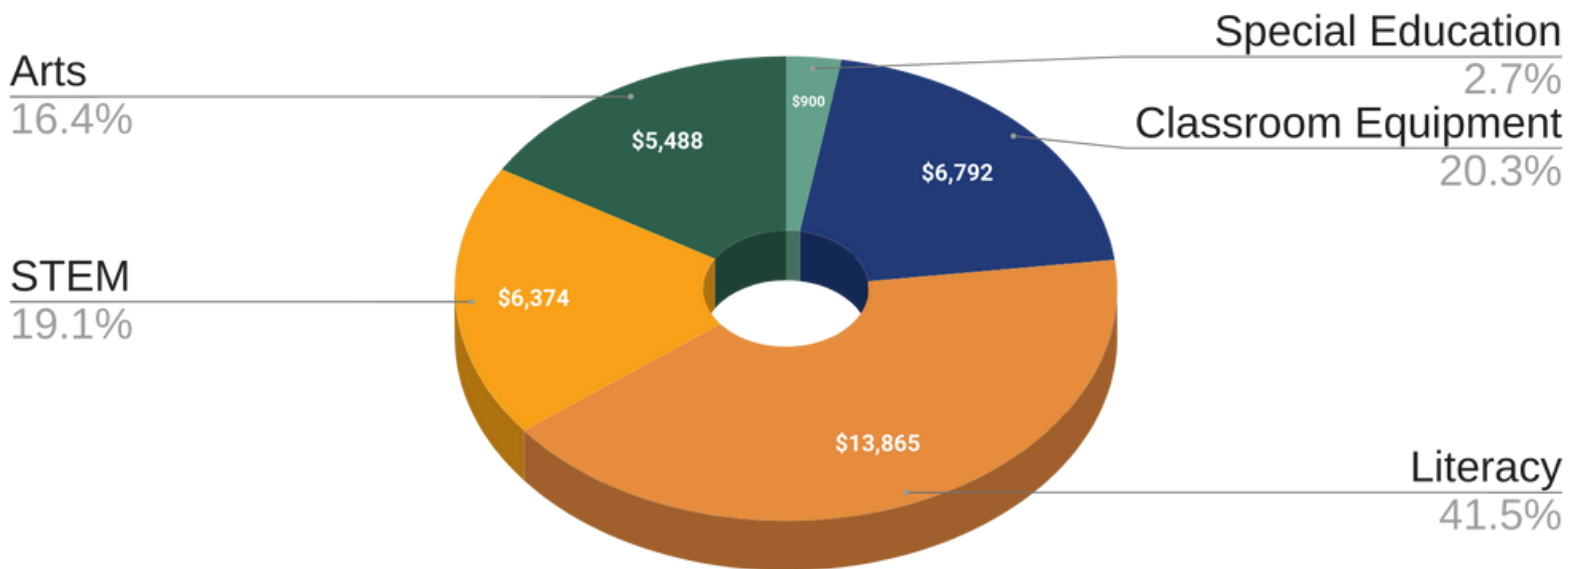

The Kalispell Education Foundation
invested **\$59,000** in students and
staff via grants during the
2024-2025 school year

2024-2025 KEF Investments at Glacier High School

Funding By Subject Area

Grants Funded for Glacier High School